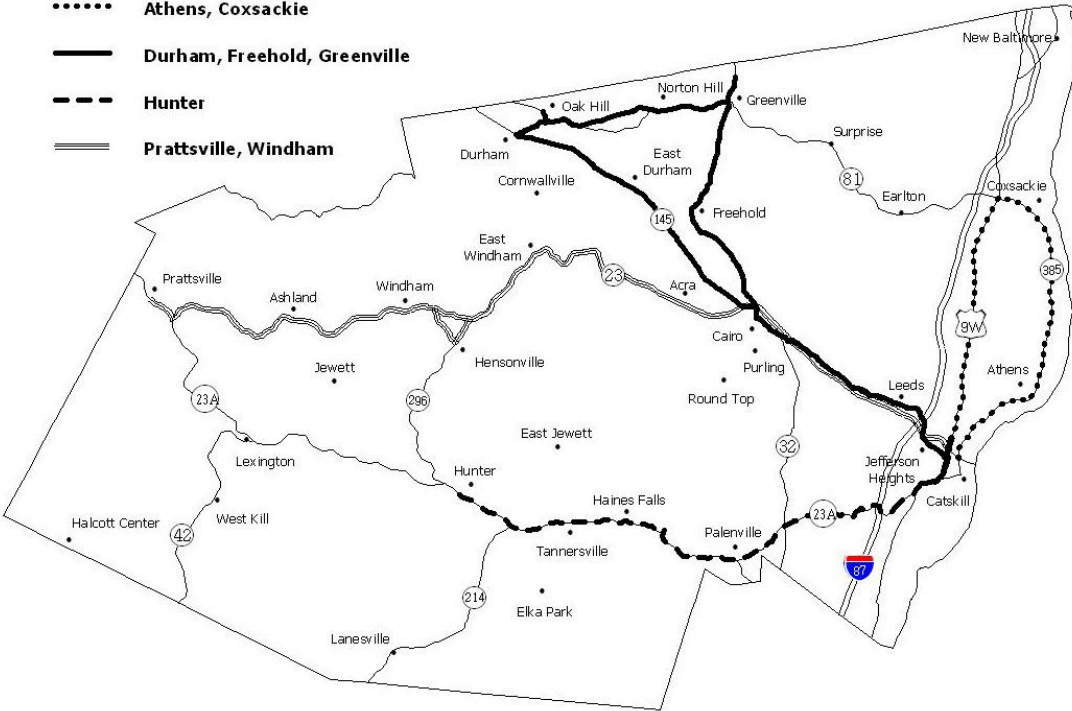

Morning Routes
 ⇩ Read Down
 Afternoon Routes
 Read Up ⇧

**CATSKILL SHUTTLE
DAILY**

Run 1 Run 2 Run 3

Greene Medical Arts Center Jefferson Heights	10:55	12:45	2:15
Home Depot Rt 23B, Leeds	11:00	-	2:20
Greene County Office Building Main Street, Catskill	11:07	12:48	2:25
Catskill Senior Center Thompson St., Catskill	11:09	12:49	2:26
Autumn Grove Apts (last stop on run 3) Embought Rd, Catskill	11:11	12:55	2:45
Price Chopper Plaza Rt 9W, Catskill	11:12	1:00	2:36
Catskill Commons Rt 9W, Catskill	11:17	1:05	2:40

Greene County Transit Routes

- Athens, Coxsackie
- Durham, Freehold, Greenville
- - - Hunter
- == Prattsville, Windham

Greene County Transit System

Effective 4/30/08

The Greene County Transit System provides bus service between the Village of Catskill and outlying areas of the County. The morning run will bring you from your pickup point to any point along the route and end in the Village of Catskill. A mid-day shuttle circulates throughout the Village. In the afternoon, the route is run in reverse, bringing you home.

Pick up Points:

The bus stops at each location listed on the schedule. However, the bus may be flagged down at any safe point along the route. If you intend to leave the bus at a point other than a listed stop, please notify the driver as you pay the fare.

Route Deviations:

The schedule allows for up to three route deviations of up to one mile off the main route. Any passenger, regardless of age may take advantage of the route deviation service must contact First Student at 943-2852, 24 hours in advance.