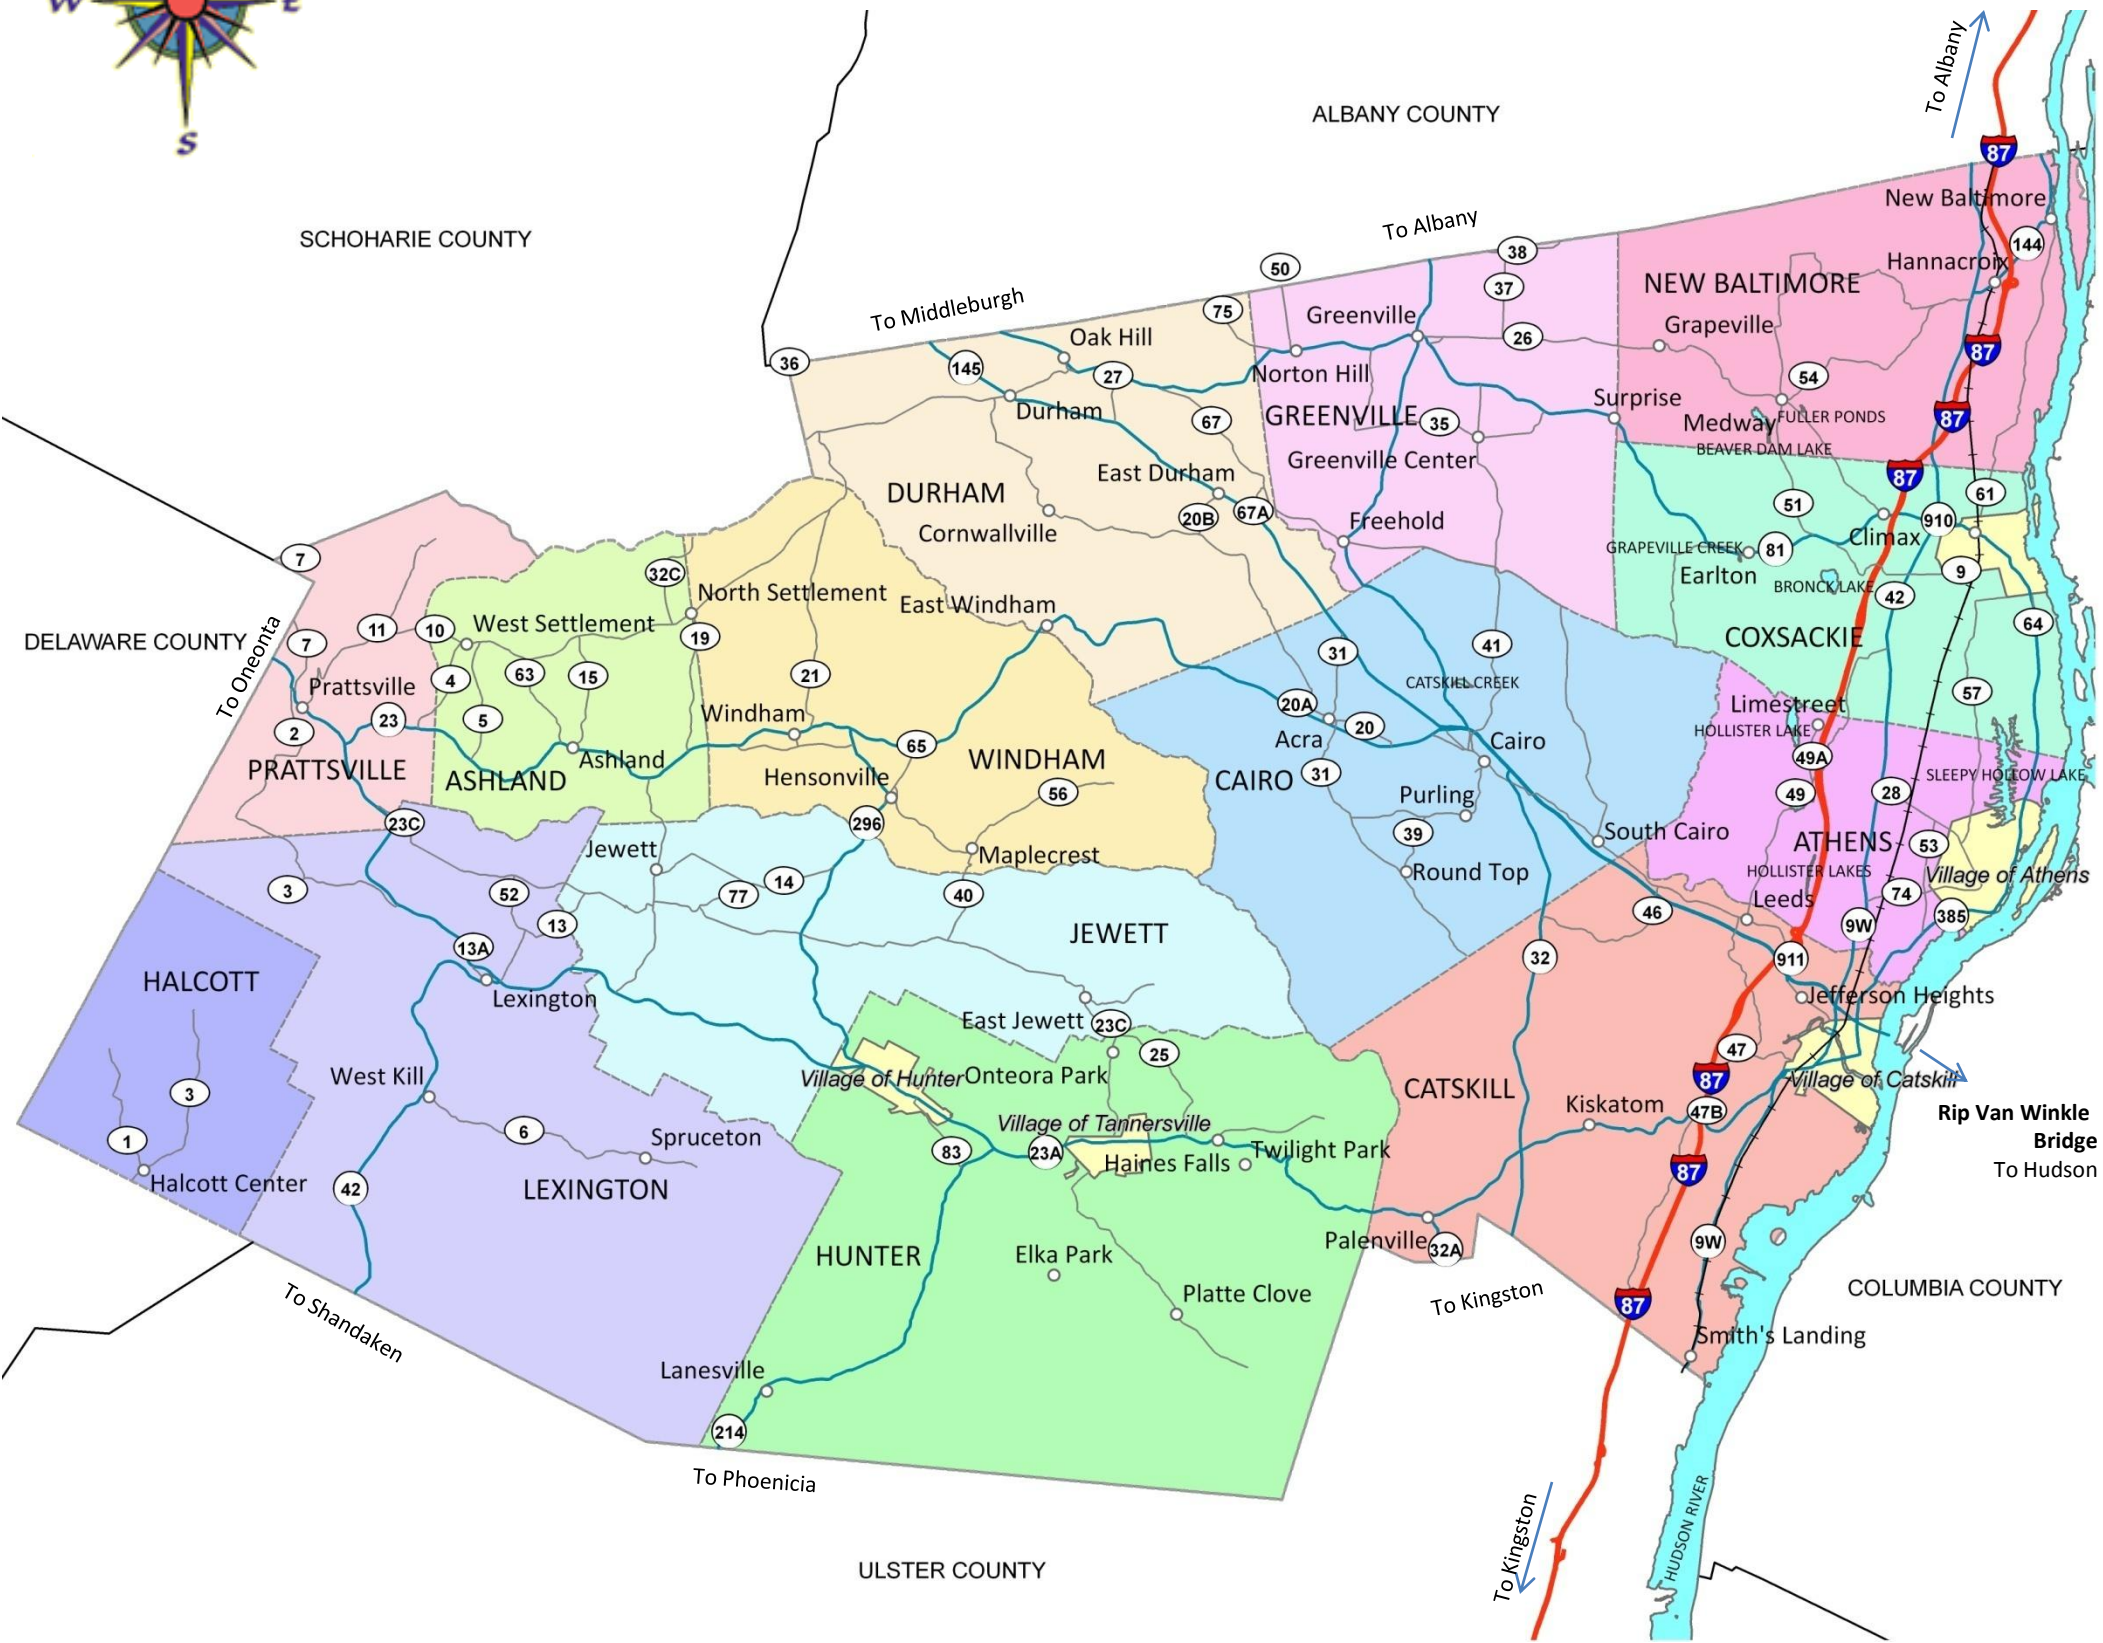

# GREENE COUNTY, NEW YORK

## Driving Times

Albany, NY	45 min	Hartford, CT	2 ½ hrs
Kingston, NY	35 min	Boston, MA	3 hrs
New York City, NY	2 ½ hrs	Montreal, CAN	4 ½ hrs

Map prepared by Department of Planning and Economic Development, Greene County, New York. Copyright reserved.