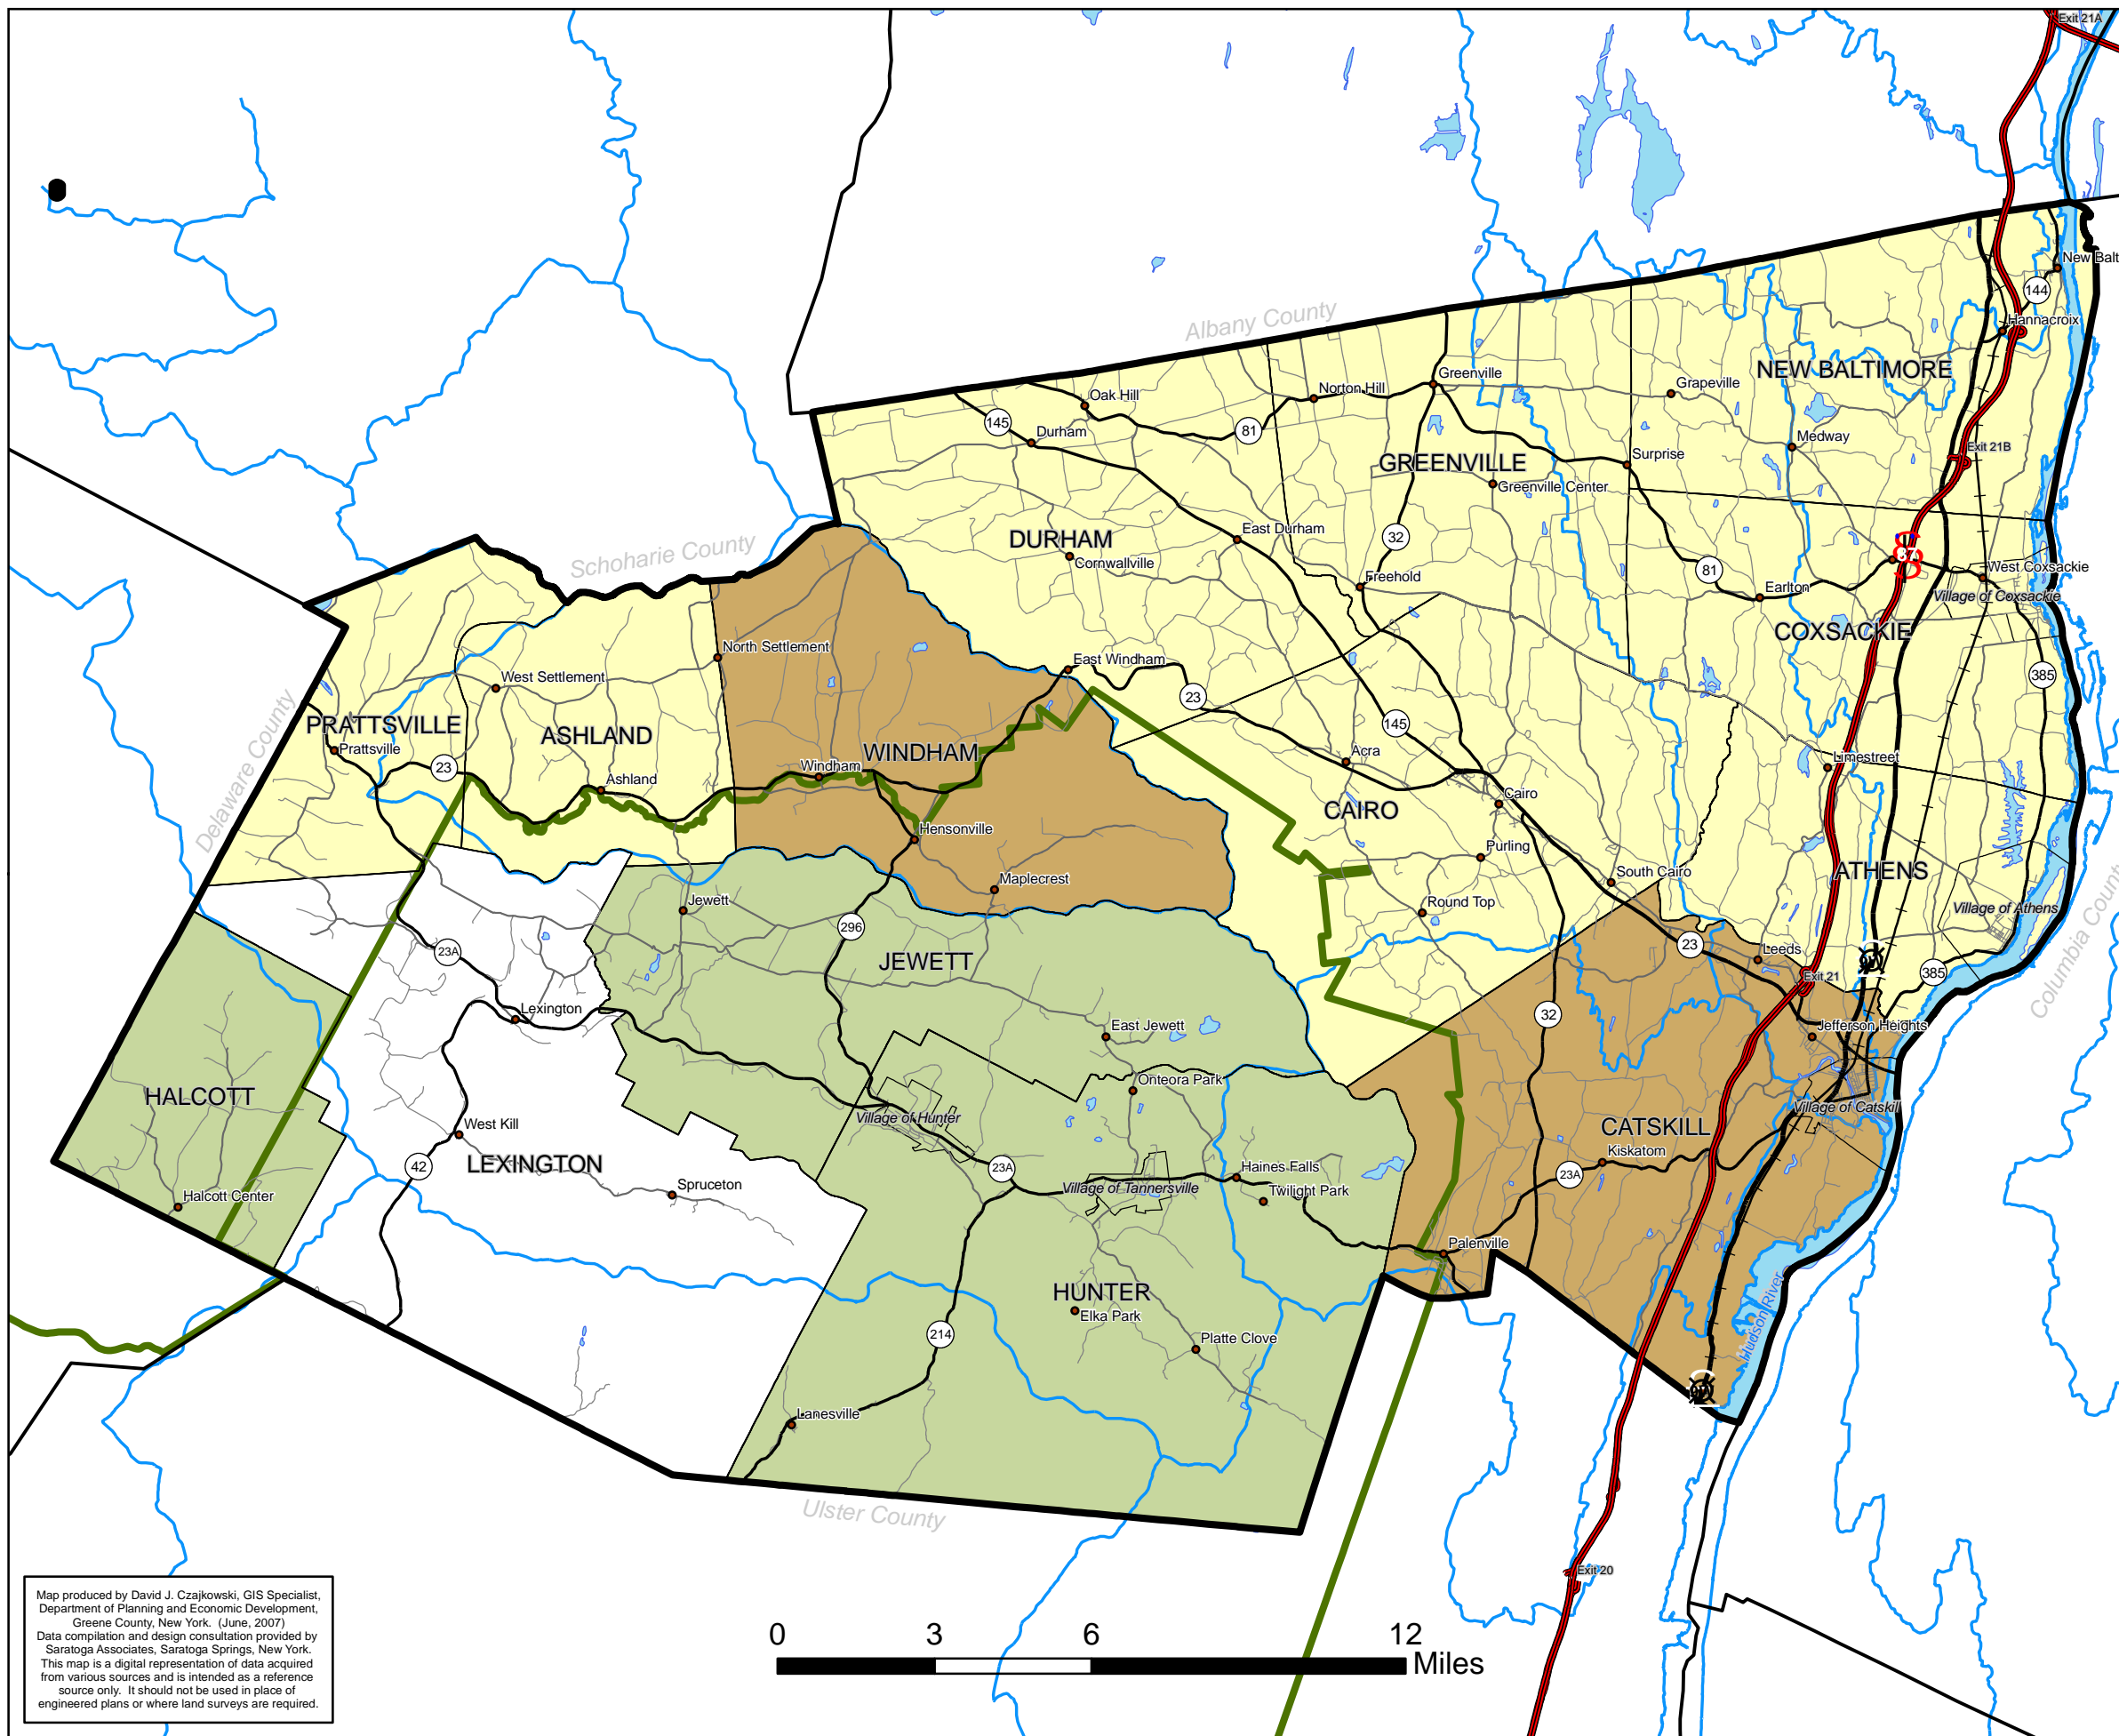

Cable TV and High-Speed Internet Service

Legend

1. Populated Places
   - —+— Rail Lines
   - Local Roads
   - County Routes
   - State Routes
   - US Routes
   - NYS Thruway
   - County Boundary
   - ▭ Catskill State Park
2. **Cable and Internet Service**
3. ▭ Mid-Hudson Service
   - ▭ Time Warner Service
   - ▭ Mid-Hudson & Time Warner

Warren Hart, AICP, Director
Department of Planning and Economic Development
Greene County Office Building, 411 Main Street, Catskill, New York 12414
Phone: (518) 719-3290; Fax: (518) 719-3789
business@discovergreene.com, www.greeneeconomicdevelopment.com